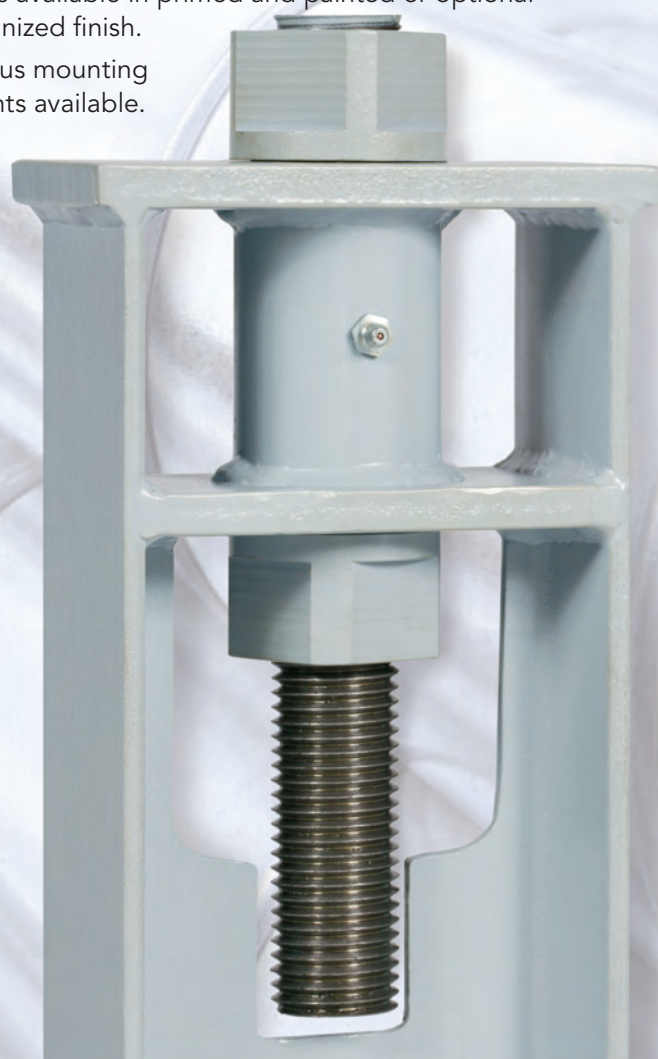

## W Series Bracket Support System

Patent NO. US 9605773

TerraTek Support Systems (TSS)® is an adjustable pipe support system designed for the oil and gas industry.

Our new TSS W Series Bracket System features an "H"-style support column. Our proprietary dual Lattimer adjusting bushing assembly provides for hassle-free adjustment, lateral stability and a wide range of vertical adjustment.

TSS is also available for traditional mounting on steel and concrete.

- TSS is available for pipe sizes from 2" to 48".
- Available heads include flange, saddle, full cradle clamp and flange cradle along with custom plate mounts.
- TSS is available in primed and painted or optional galvanized finish.
- Various mounting heights available.

# TerraTek Support Systems®

1/2" Steel Mounting Plate	2" - 4" Pipe	
TSS-W__ CCP	Closed Clamp	Specify Pipe Size
TSS-W__ SP	Saddle Support	Specify Pipe Size
TSS-W__ FP	Flange Plate	Specify Pipe Size
TSS-W__ FCP	Flange Cradle	Specify Pipe Size

1/2" Steel Mounting Plate	6" - 10" Pipe	
TSS-W__ CCP	Closed Clamp	Specify Pipe Size
TSS-W__ SP	Saddle Support	Specify Pipe Size
TSS-W__ FP	Flange Plate	Specify Pipe Size
TSS-W__ FCP	Flange Cradle	Specify Pipe Size